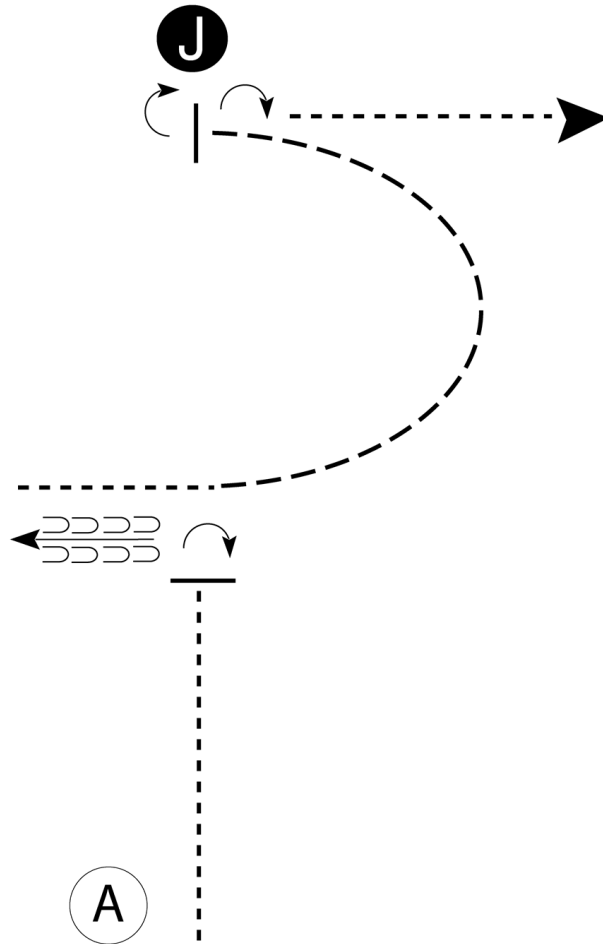

Redbud Spectacular

Showmanship (Level 1 Youth - Level 1 Amateur)

Monday, June 1

Be ready at A.

1. When acknowledged, walk half way to Judge.
2. Stop and perform a 1/4 turn.
3. Back approximately one horse length.
4. Walk until even with Judge.
5. Trot in a half circle until even with Judge.
6. Perform a 1/4 turn, stop and set up for inspection.
7. When dismissed, perform a 1/4 turn and walk straight away from Judge.

Walk - - - - -

Trot - - - - -

Back ← ⊃ ⊃ ⊃
          ⊃ ⊃ ⊃

Marker (B)

Judge (J)

Follow the instructions of your ring steward.