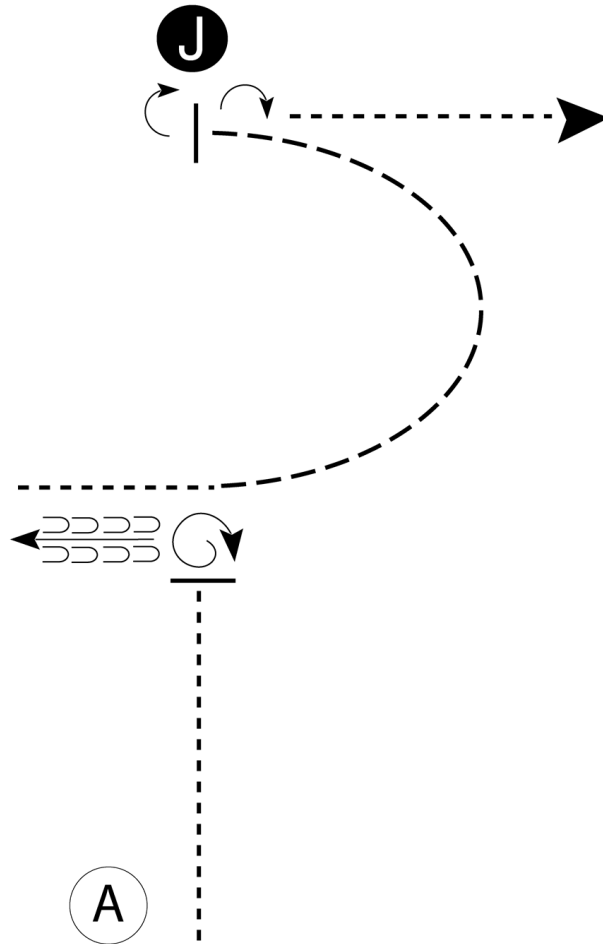

Walk - - - - -

Trot - - - - -

Back ← ⊃ ⊃ ⊃  
          ⊃ ⊃ ⊃

Marker (B)

Judge (J)

Follow the instructions of your ring steward.

# Redbud Spectacular

Showmanship (Youth 13 & Under - 14-18 - Amateur - Select)

Monday, June 1

Be ready at A.

1. When acknowledged, walk half way to Judge.
2. Stop and perform a 1 1/4 turn.
3. Back approximately one horse length.
4. Walk until even with Judge.
5. Trot in a half circle until even with Judge.
6. Perform a 1/4 turn, stop and set up for inspection.
7. When dismissed, perform a 1/4 turn and walk straight away from Judge.