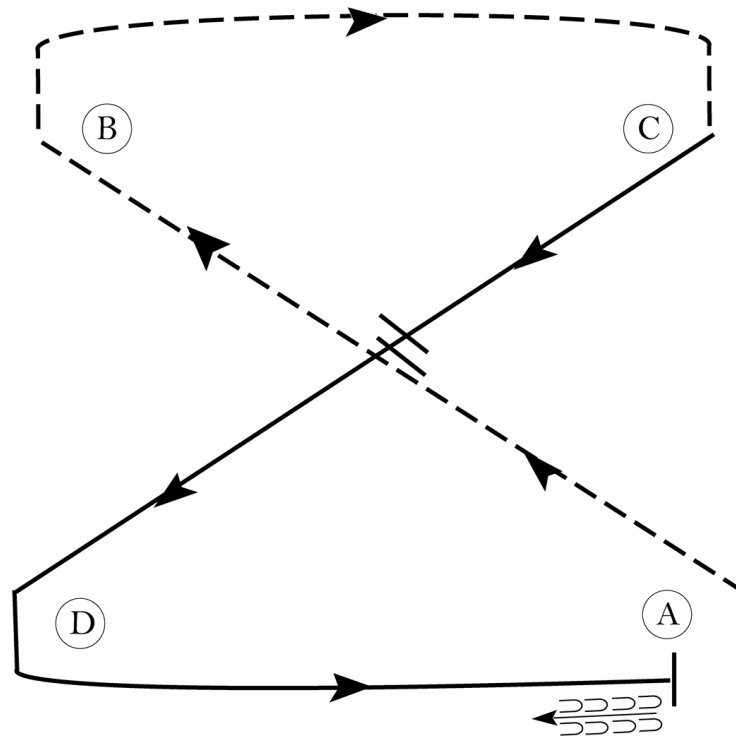

Redbud Spectacular

Hunt Seat Equitation (Youth, Amateur, and Select)

Monday, June 1

Be ready at A.

1. Posting trot on the right diagonal 1/2 way to B.
2. Change diagonals and post the trot to B.
3. Sitting trot to C.
4. Canter on the right lead 1/2 way to D.
5. Change leads and canter to and around D to A.
6. Halt at A and back approximately one horse length.

Exit at a sitting trot.

Walk	-----
Trot	- - - - -
Extended Trot	— — — — —
Canter	—————
Leg Yield	|||||
Lead Change	— / —
Back	← ← ← ← ← ← ← ← ← ←
Marker	(B)
Sidepass	← — — — — ←
Hand Gallop	— — — — —