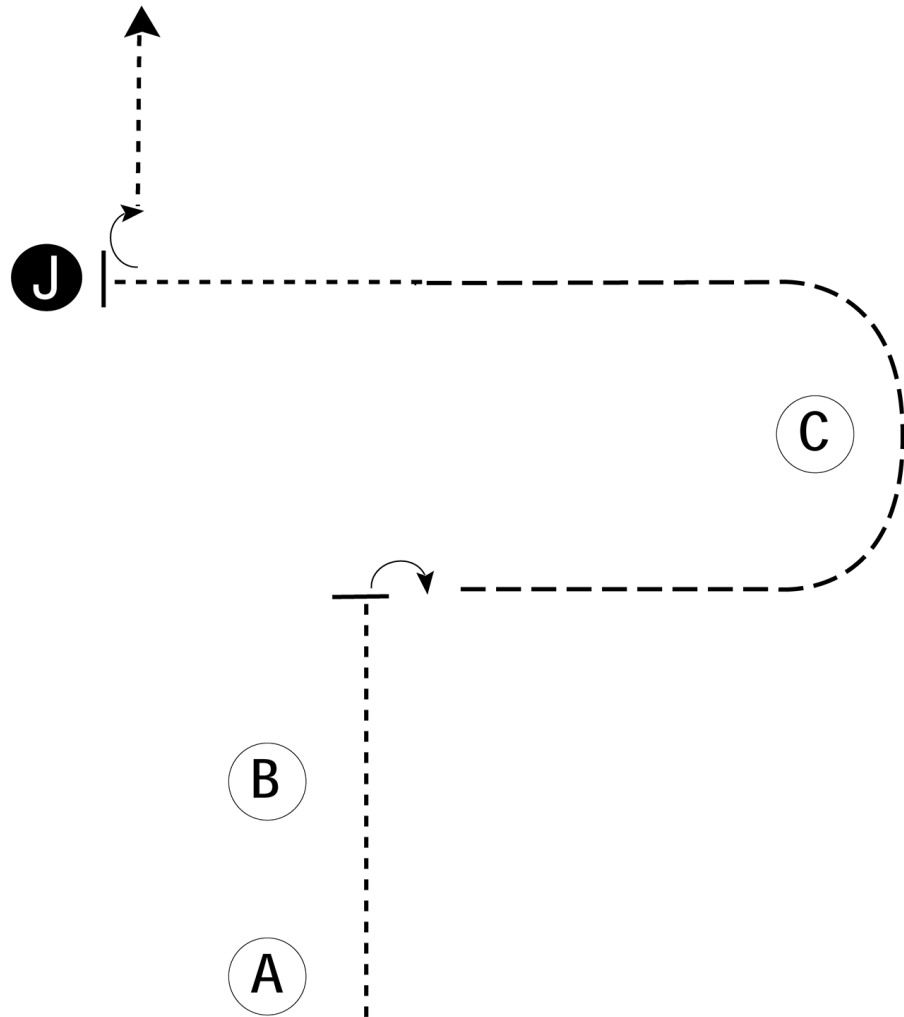

Redbud Spectacular

Friday, June 4th

Small Fry Showmanship

Be ready at A.

1. Walk approximately one horse length past B.
2. Stop and perform a 90 degree turn.
3. Trot around C and toward judge.
4. When halfway to judge, break to a walk.
5. Walk to judge. Stop and set up for inspection.
6. When dismissed, perform a 90 degree turn.
7. Walk straight away from judge.

Walk	-----
Trot	- - - - -
Back	← ⊃ ⊃ ⊃ ⊃
Marker	⊙ B
Judge	● J

Follow the instructions of your ring steward.