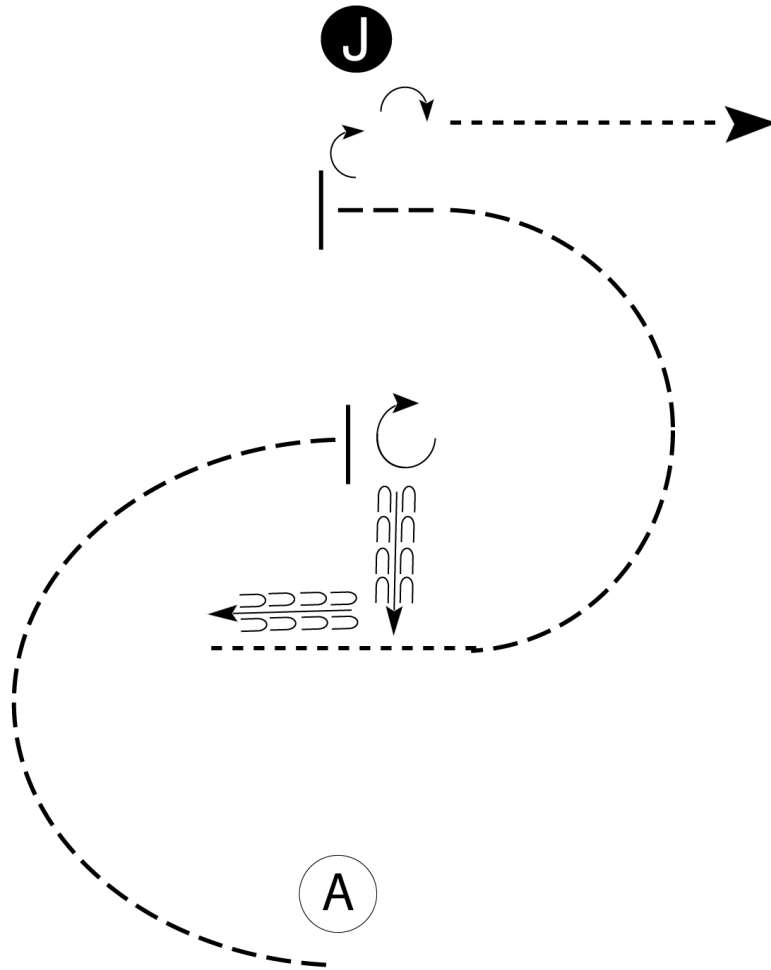

Redbud Spectacular

Monday June 7th

Level 1 Youth, Level 1 Amateur, Level 1 Amateur Select Showmanship

Be ready at A.

1. Trot a half circle to center of pattern.
2. Stop and perform a $3/4$ turn.
3. Back a square corner.
4. Walk 2-3 horse lengths.
5. Trot a half circle.
6. Perform a $1/4$ turn and set up for inspection.
7. When dismissed, perform a $1/4$ turn.
8. Walk to exit.

Follow the instructions of your ring steward.

Walk -----

Trot - - - - -

Back ←

Marker (B)

Judge (J)