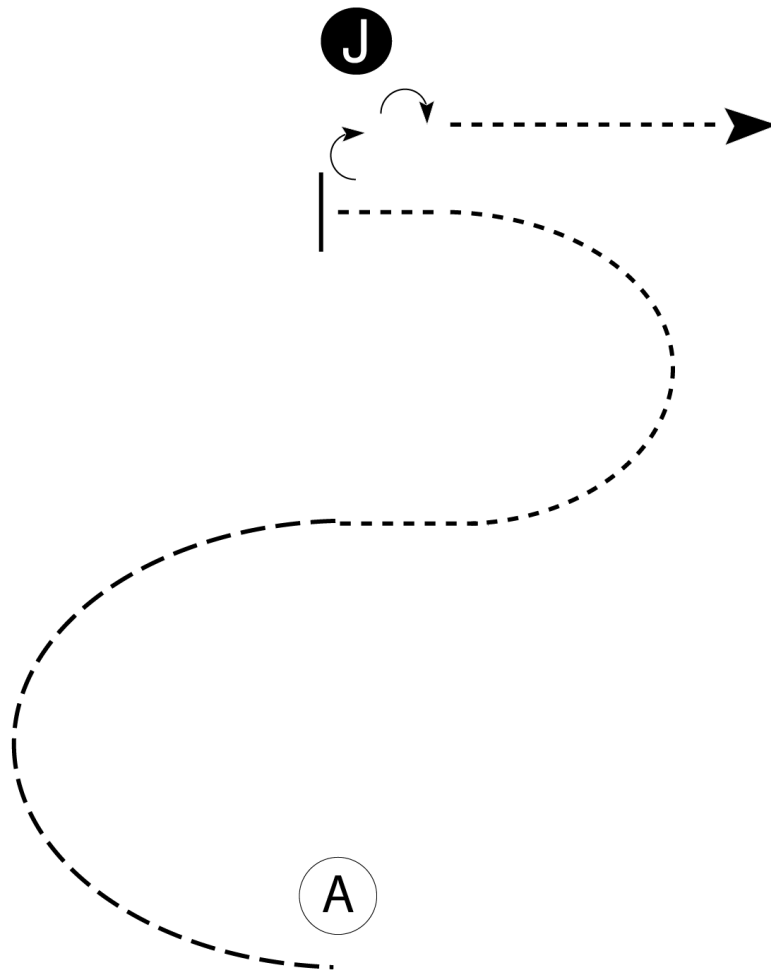

## Small Fry Showmanship

Be ready at A.

1. Trot a half circle to center of pattern.
2. Break to a walk and walk a half circle.
3. Stop, perform a 1/4 turn, and set up for inspection.
4. When dismissed, perform a 1/4 turn.
5. Walk to exit.

Follow the instructions of your ring steward.

Walk	-----
Trot	- - - - -
Back	←
Marker	Ⓟ
Judge	Ⓝ