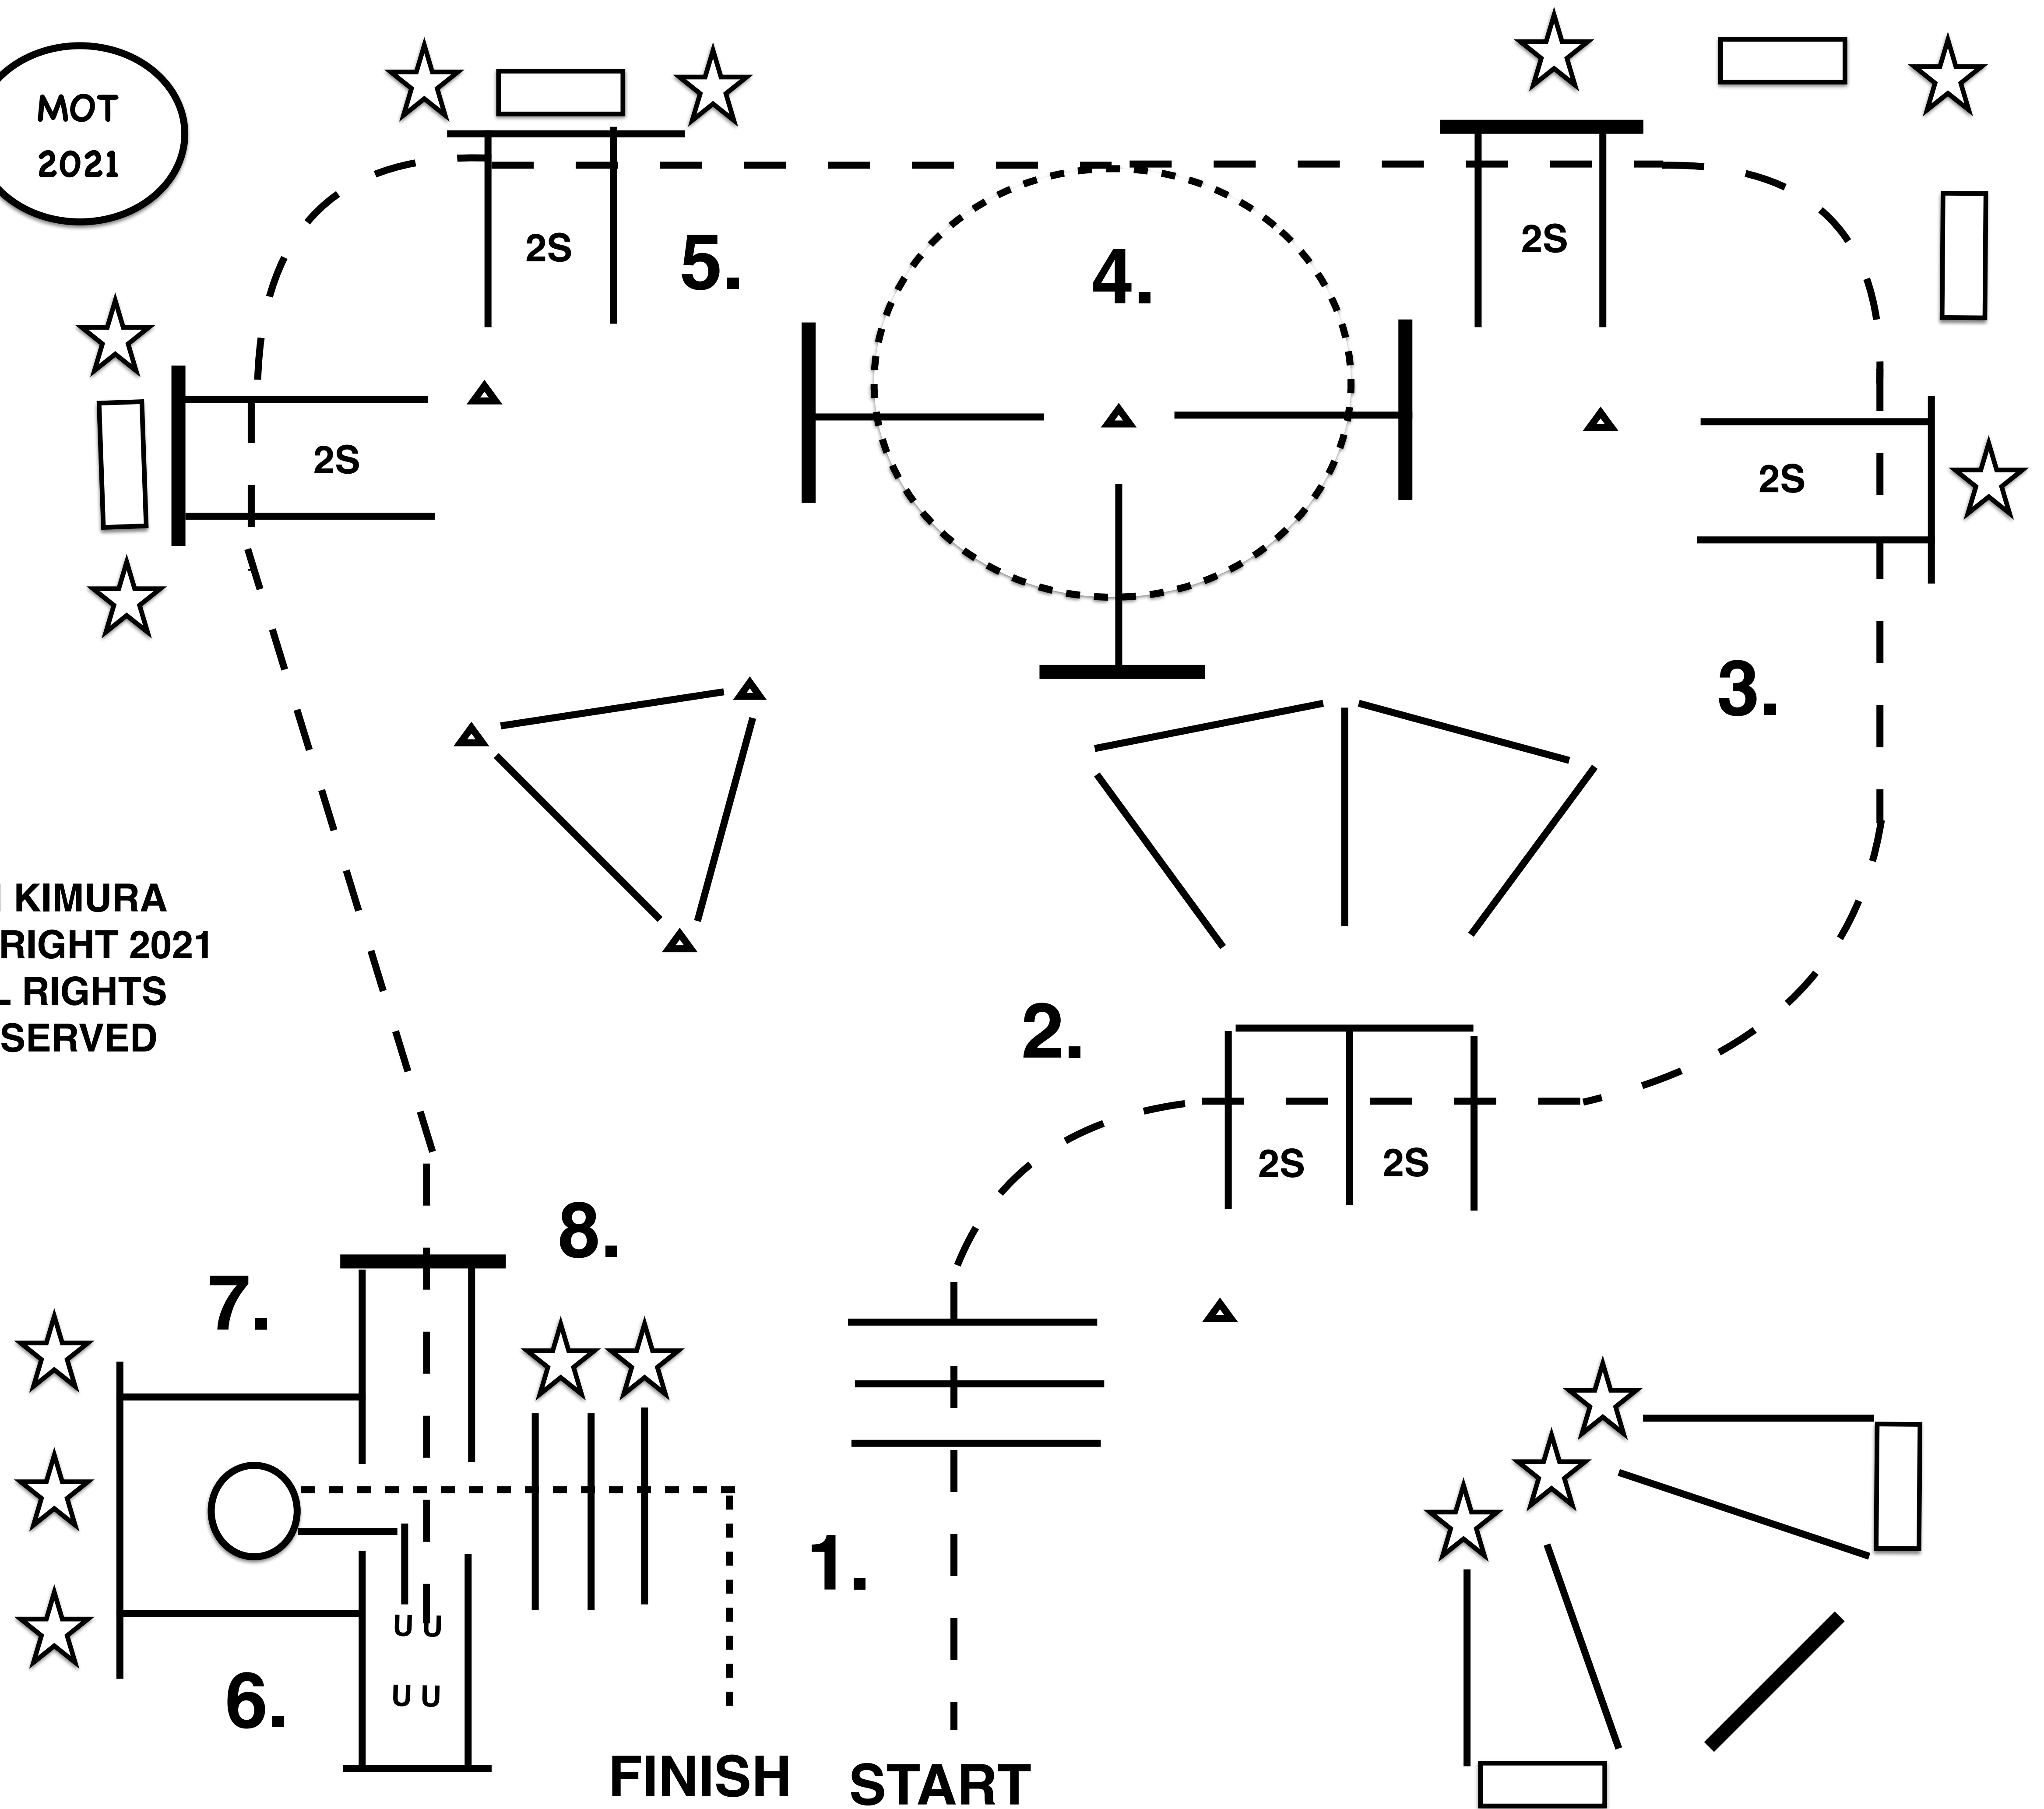

2021 REDBUD SPECTACULAR

THURSDAY JUNE 10th

SMALL FRY TRAIL
L1 AMATEUR WALK JOG TRAIL
L1 YOUTH WALK JOG TRAIL

MOT
2021

TIM KIMURA
COPYRIGHT 2021
ALL RIGHTS
RESERVED

1. JOG OVER POLES.
2. JOG OVER POLES.
3. JOG OVER POLES.
4. BREAK TO THE WALK, WALK OVER POLES.
5. JOG OVER POLES.
6. JOG INTO CHUTE, BACK AROUND CORNER INTO THE BOX.
7. EXECUTE A 360 TURN EITHER WAY.
8. WALK OUT BOX, WALK OVER POLES.