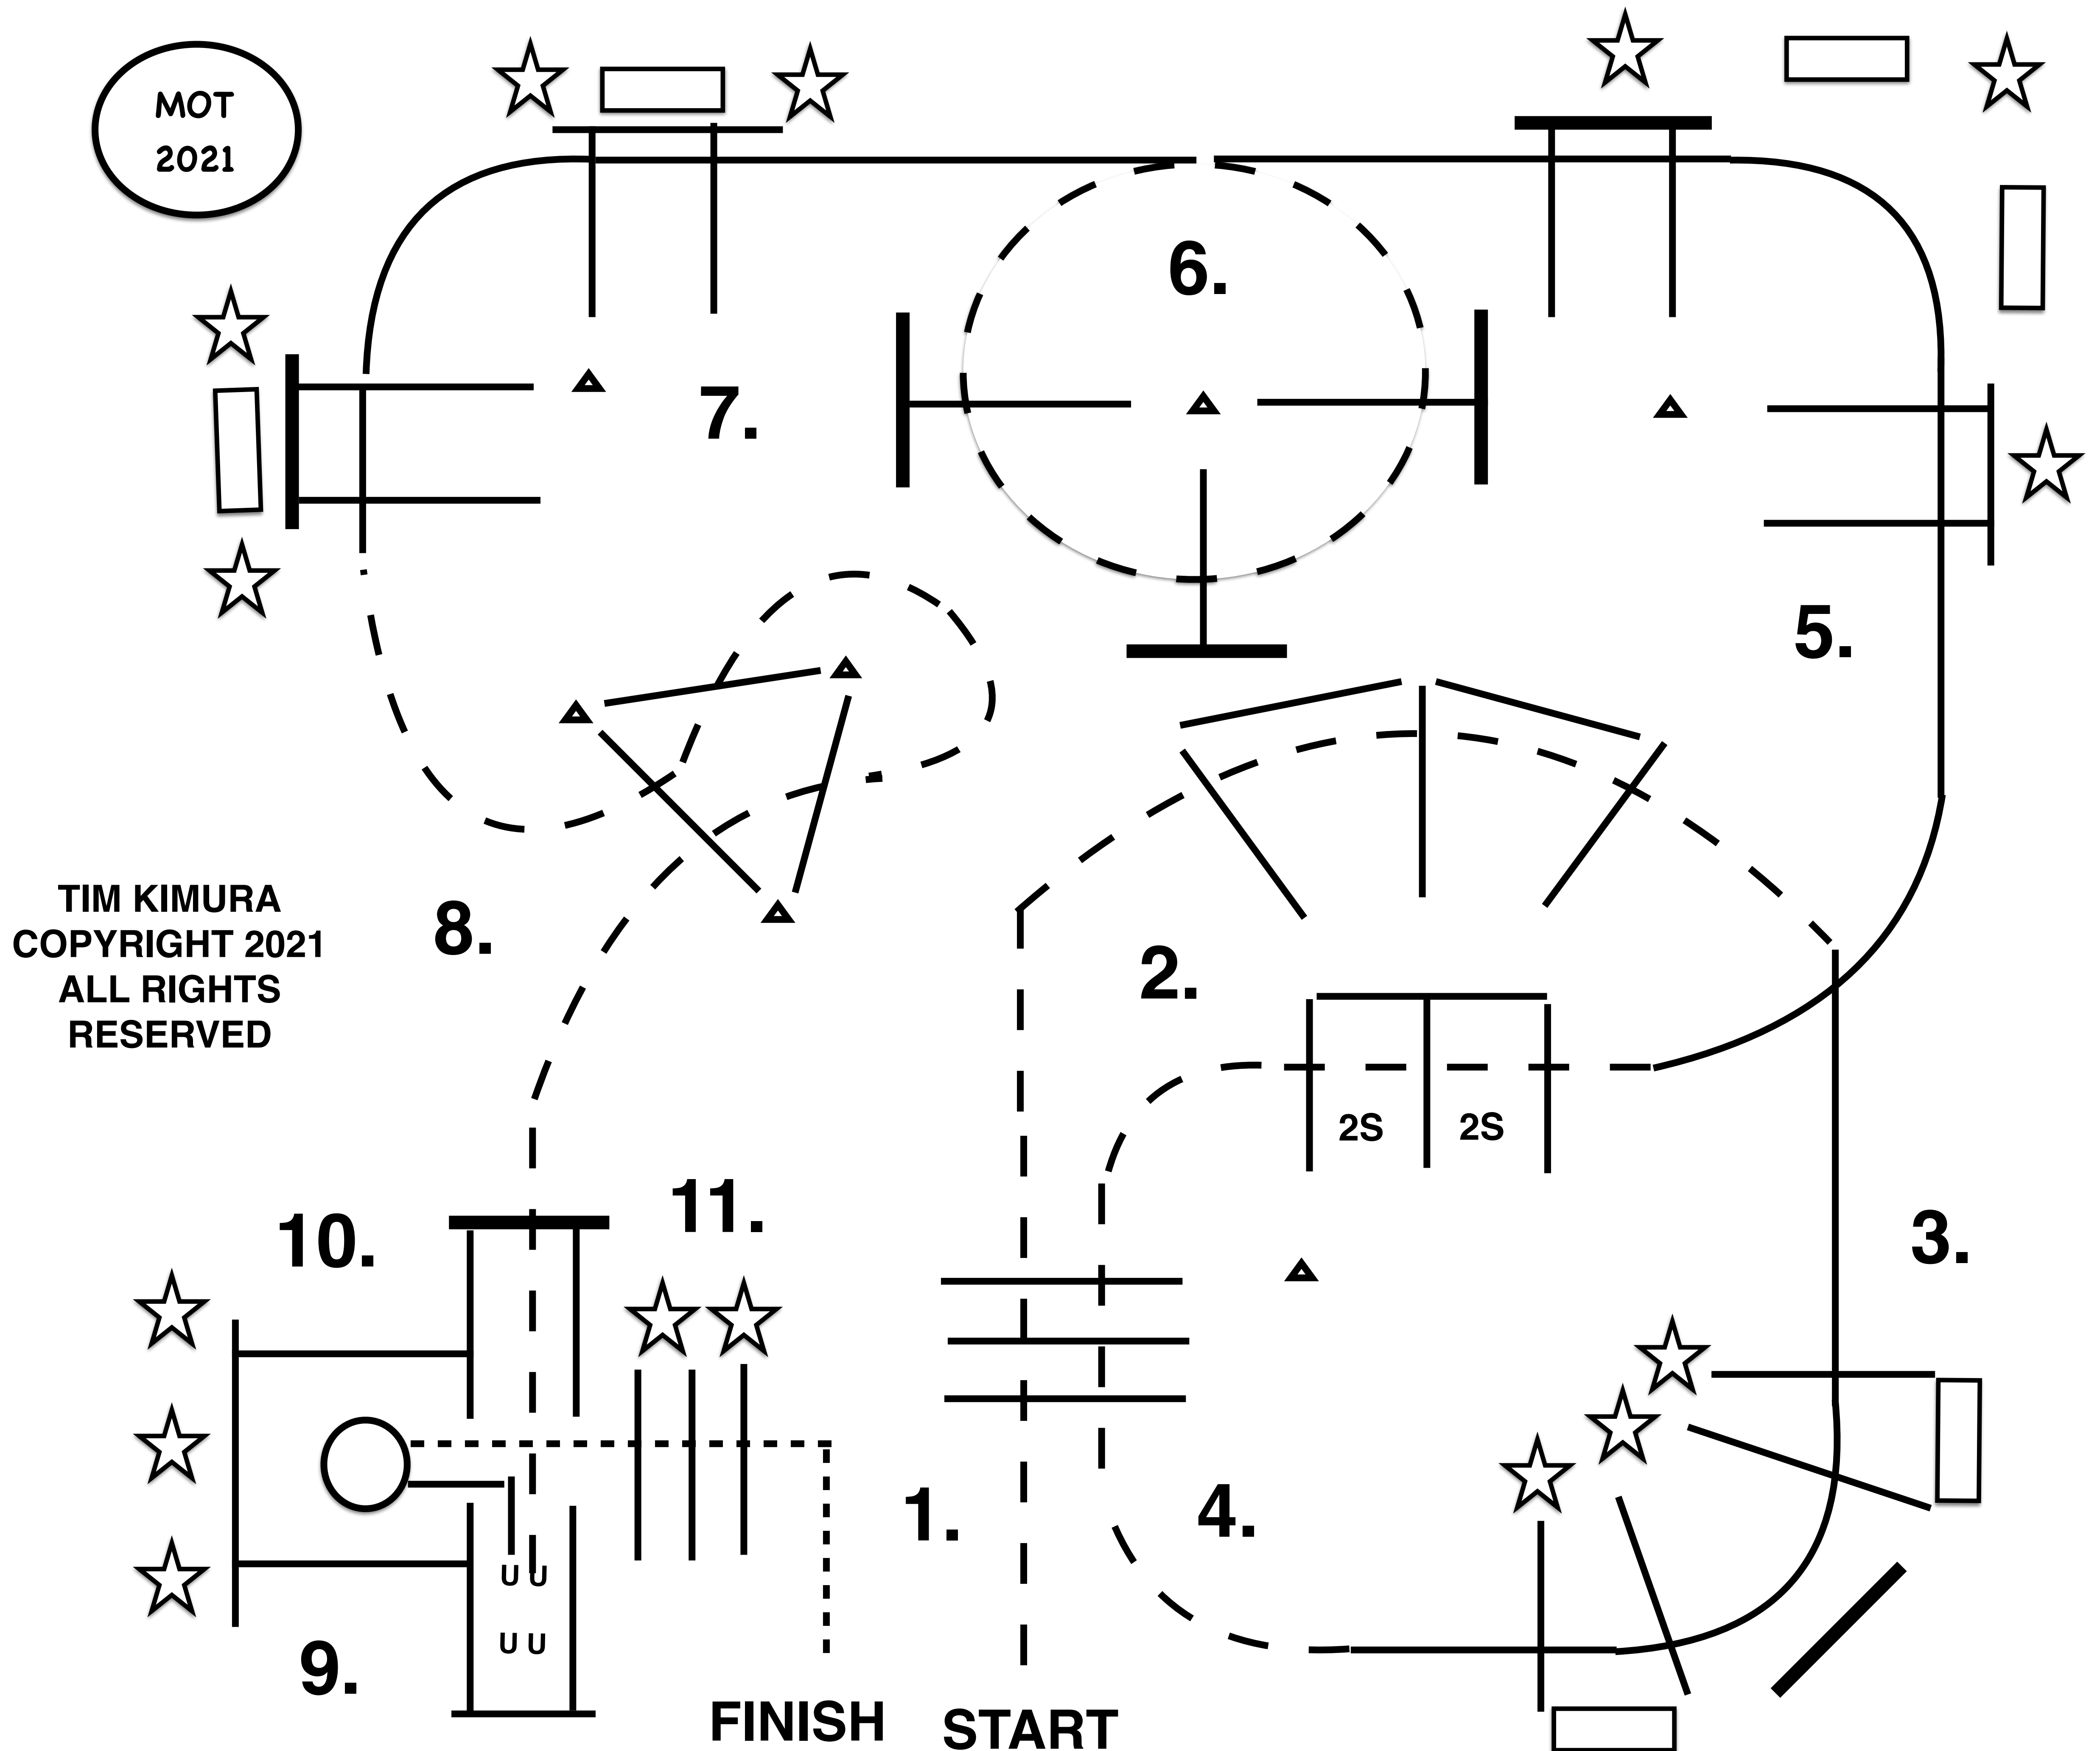

2021 REDBUD SPECTACULAR

THURSDAY JUNE 10th

L1 SR AND L1,L2,L3 JR TRAIL
L1 AMATEUR AND L1 SELECT,
L1 YOUTH TRAIL AND YOUTH 13 & UNDER TRAIL

TIM KIMURA
COPYRIGHT 2021
ALL RIGHTS
RESERVED

1. JOG OVER POLES.
2. LOPE OVER POLES (RIGHT LEAD).
3. LOPE OVER POLES (RIGHT LEAD).
4. BREAK TO THE JOG, JOG OVER POLES.
5. LOPE OVER POLES (LEFT LEAD).
6. BREAK TO THE JOG, JOG OVER POLES.
7. LOPE OVER POLES (LEFT LEAD).
8. BREAK TO THE JOG, JOG THROUGH TRIANGLE.
9. JOG INTO CHUTE, BACK AROUND CORNER INTO THE BOX.
10. EXECUTE A 360 TURN EITHER WAY.
11. WALK OUT BOX, WALK OVER POLES.