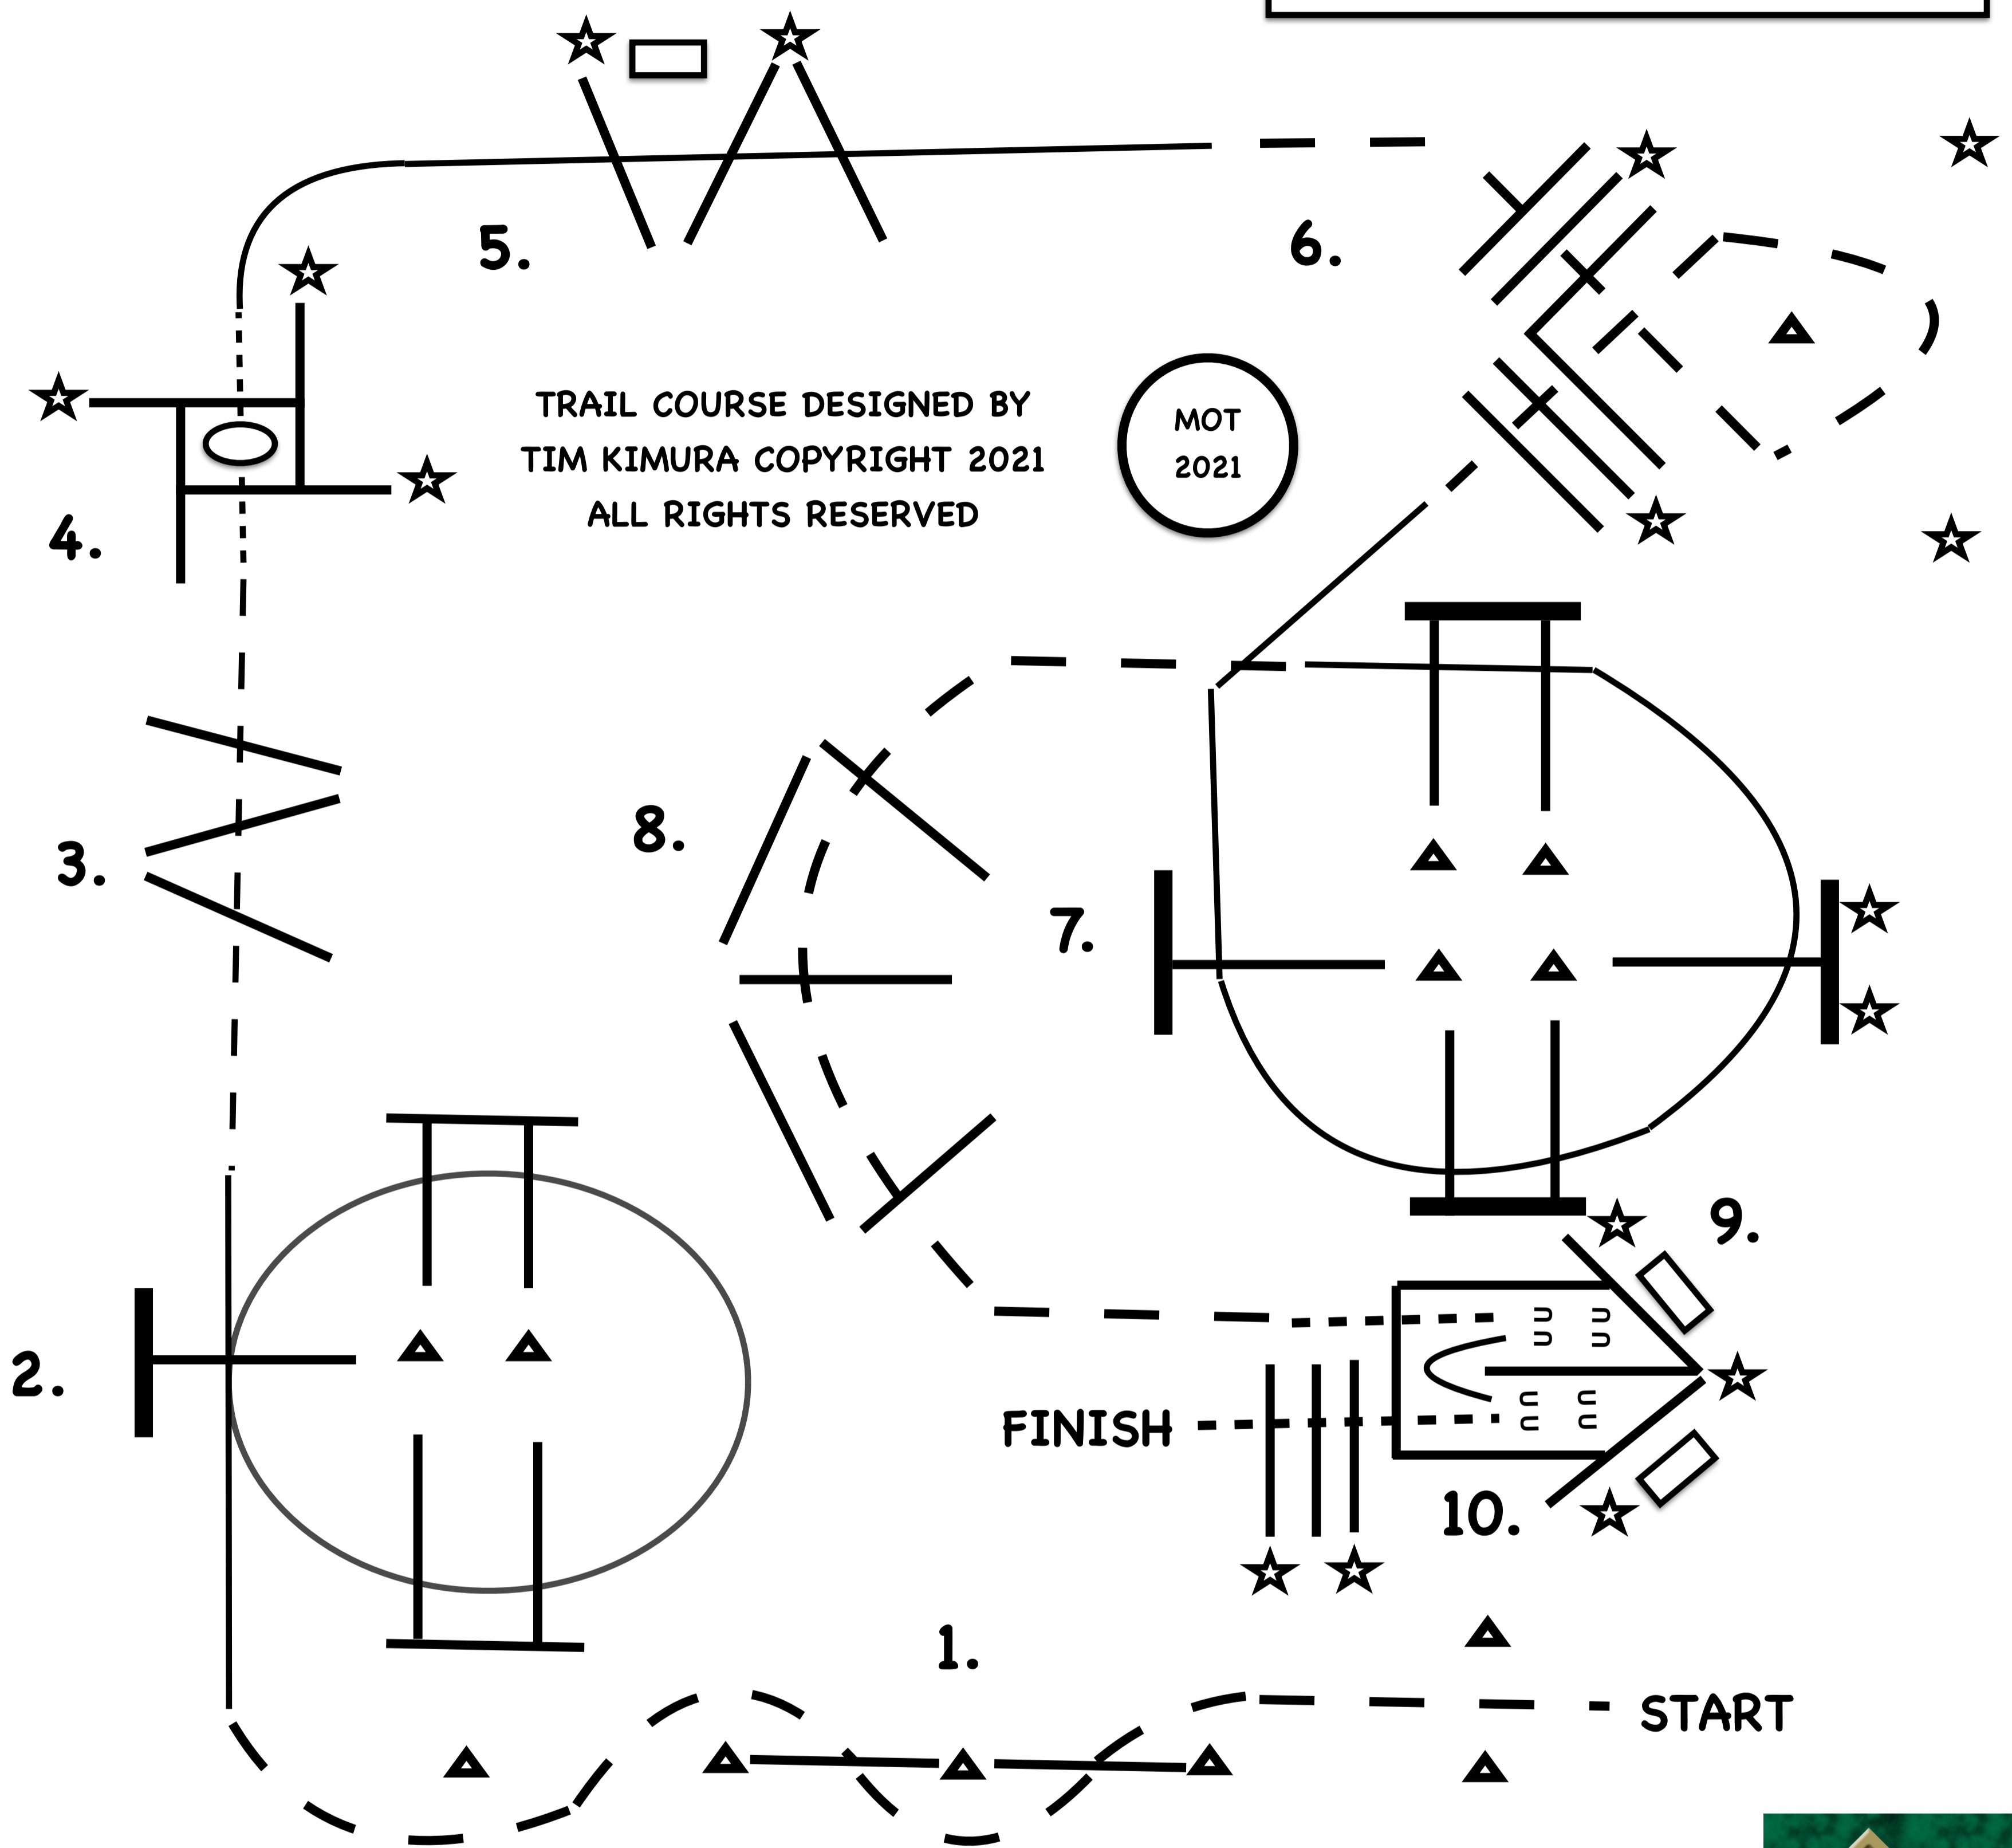

# 2021 REDBUD SPECTACULAR

TUE JUNE 8th

L1 SR AND L1,L2,L3 JR TRAIL  
L1 AMATEUR, L1 SELECT,  
AND L1 YOUTH TRAIL  
YOUTH 13 & UNDER TRAIL

1. JOG THROUGH SERPENTINE, JOG OVER POLES.
2. LOPE OVER POLES (RIGHT LEAD).
3. BREAK TO THE JOG, JOG OVER POLES.
4. STOP OR BREAK TO THE WALK, WALK INTO BOX, EXECUTE A 360 TURN EITHER WAY, WALK OUT BOX.
5. LOPE OVER POLES (RIGHT LEAD).
6. BREAK TO THE JOG, JOG OVER POLES, JOG AROUND CONE, JOG OVER POLES.
7. LOPE OVER POLES (LEFT LEAD).
8. BREAK TO THE JOG, JOG OVER POLES.
9. STOP OR BREAK TO THE WALK, WALK INTO CHUTE, AND BACK A "U" BETWEEN POLES.
10. WALK OUT CHUTE, WALK OVER POLES.