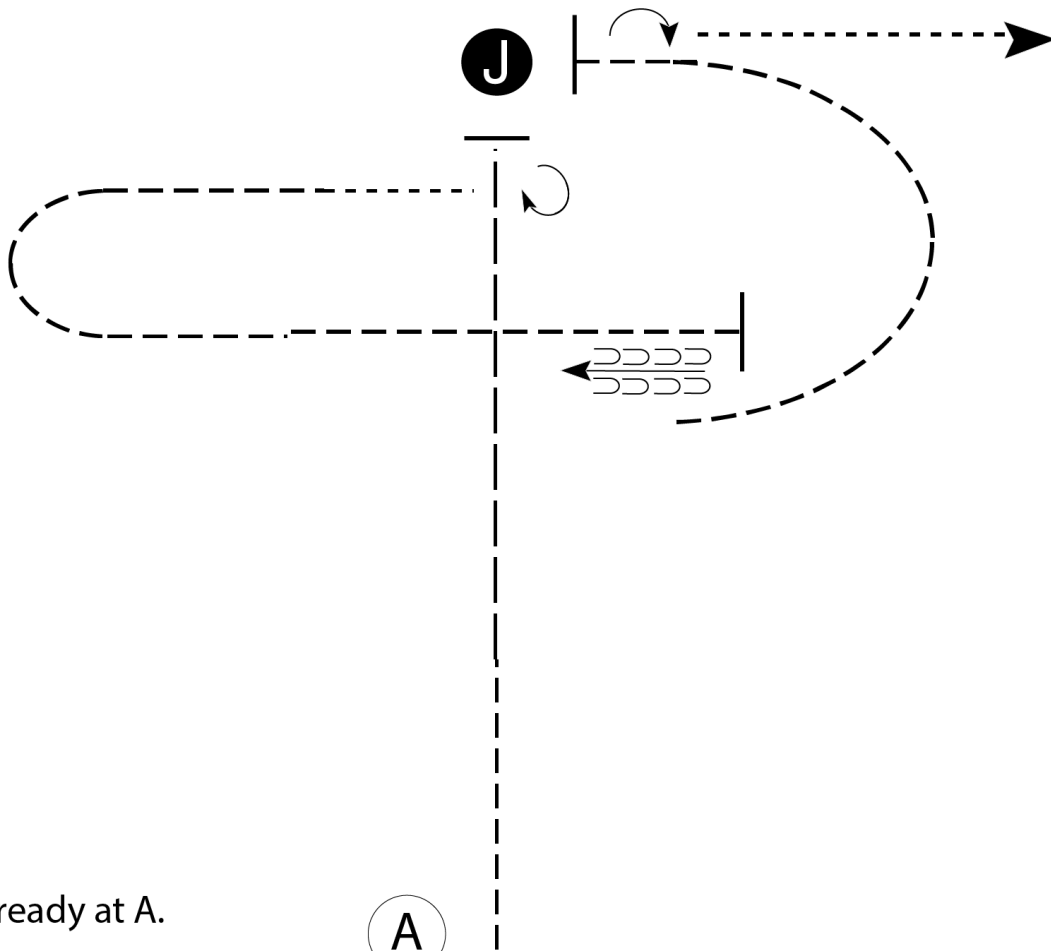

REDBUD

Wednesday, June 8th

Showmanship (L1 Youth/Am/Sel, Youth 13 & Under)

Be ready at A.

A

1. Trot a 1/3 of line and build to an extended trot to the Judge.
2. Stop and perform a 3/4 turn.
3. Walk then trot in a tight half circle and in a straight line across your original line.
4. Stop and back approximately one horse length.
5. Trot in a half circle to Judge.
6. Stop and set up.
7. Inspection.
8. When dismissed, perform a 180 degree turn and walk away.

Walk - - - - -
Trot - - - - -
Back ← 
Marker (B)
Judge (J)