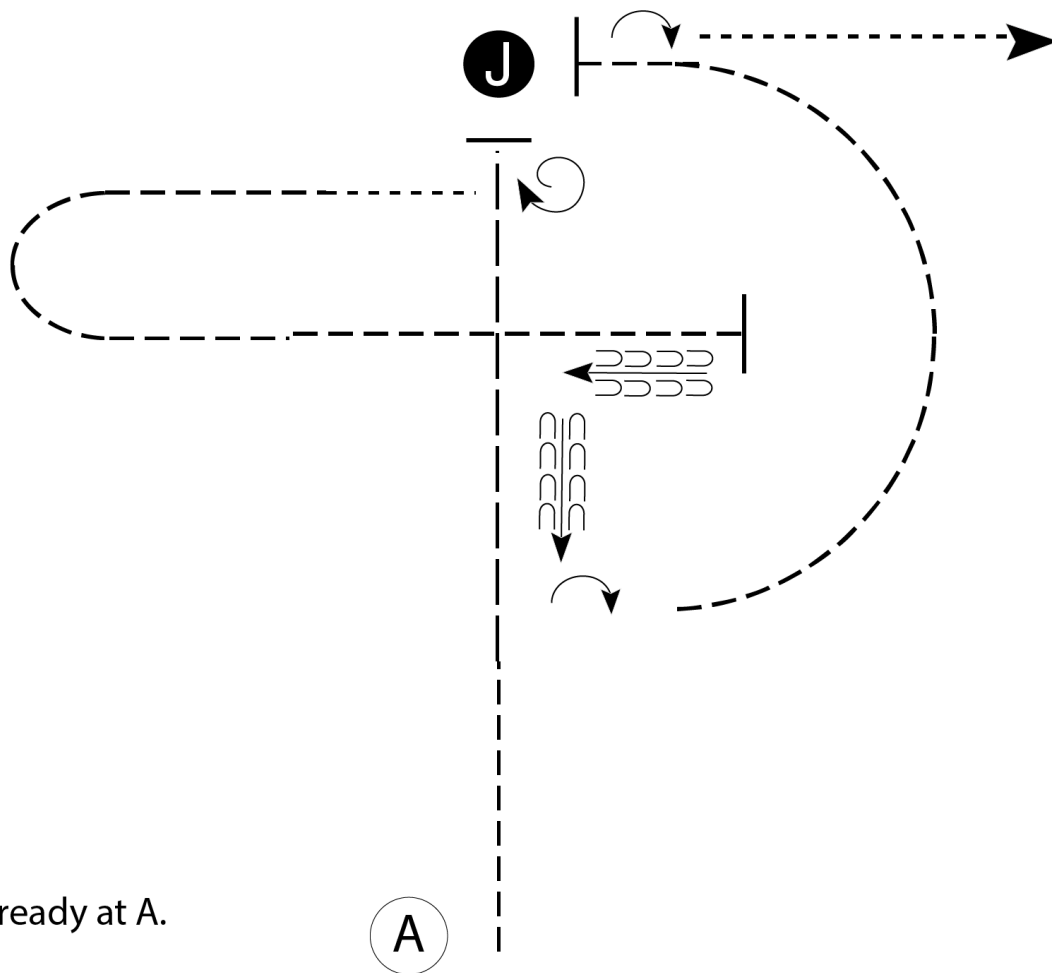

REDBUD

Wednesday, June 8th

Showmanship (L2/3 Youth 14-18/Am/Select)

Be ready at A.

1. Trot a 1/3 of line and build to an extended trot to the Judge.
2. Stop and perform a 1 3/4 turn.
3. Walk then trot in a tight half circle and in a straight line across your original line.
4. Stop and back in an "L" shape as shown then perform a 90 degree turn.
5. Trot in a half circle to Judge.
6. Stop and set up.
7. Inspection.
8. When dismissed, perform a 180 degree turn and walk away.