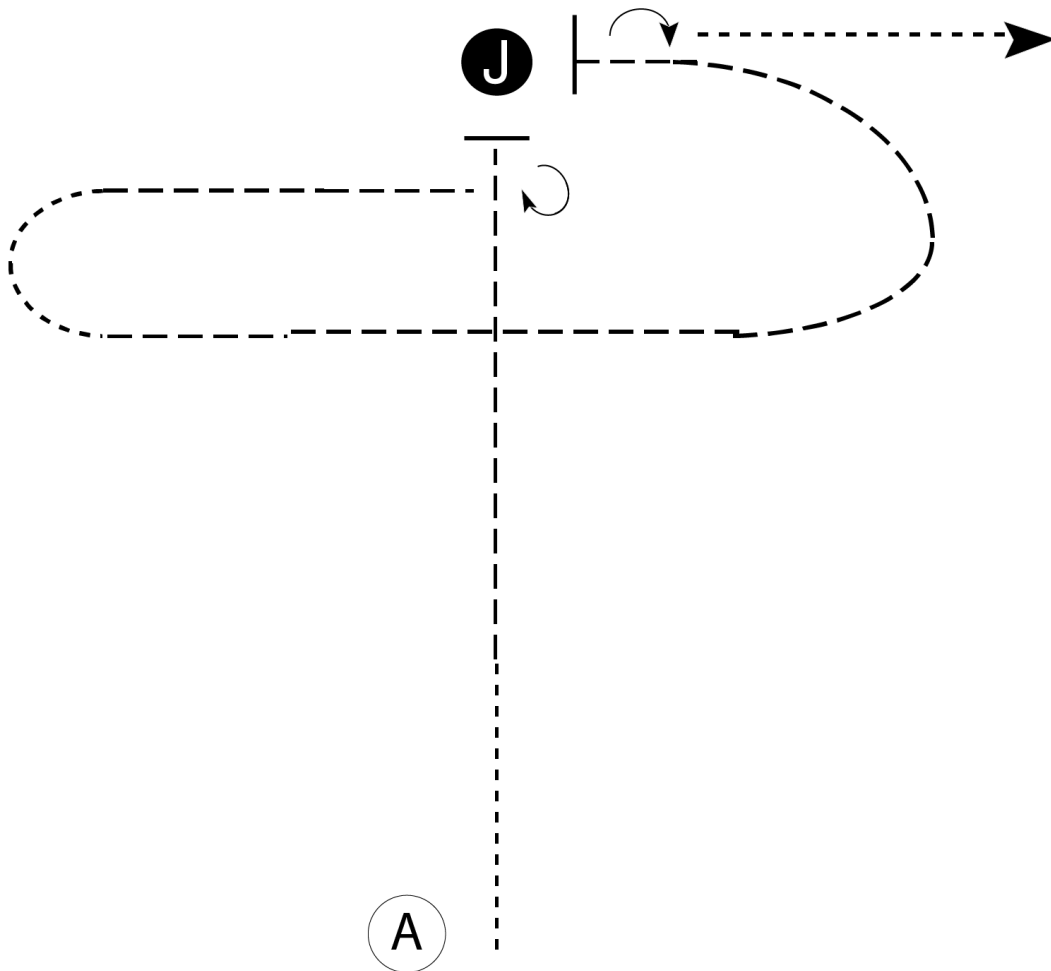

REDBUD

Wednesday, June 8th

Showmanship (Small Fry)

Be ready at A.

1. Walk a 1/3 of line then trot to Judge.
2. Stop and perform a 3/4 turn.
3. Trot straight then walk in a tight half circle.
4. Trot in a straight line then half circle to Judge.
5. Stop and set up.
6. Inspection.
7. When dismissed, perform a 180 degree turn and walk away.

Walk	-----
Trot	- - - - -
Back	←
Marker	ⓐ
Judge	ⓐ