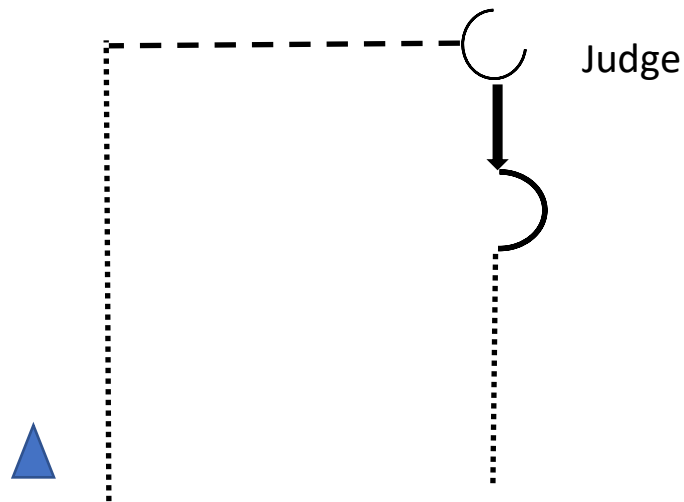

## Small Fry Walk/Trot Showmanship

1. Be ready at cone. Begin at walk and walk toward center of arena.
2. Corner right and trot toward the judge
3. Stop, Set up
4. Inspection
5. When dismissed, Perform a 270
6. Back 1 horse length
7. Perform a 180 and exit at a walk
8. Pattern is complete

Monday, June 6th

All Showmanship, (except Small Fry)

1. Be ready at cone. Begin at walk for 1 horse length, Trot until even with judge and stop and hesitate
2. Continue to trot a line equal to first line, stop
3. Perform approximately 135 degree turn
4. Trot halfway to judge, break to walk and continue to judge
5. Stop and perform a 225 degree turn
6. Setup
7. Inspection
8. When excused, back 2 horse lengths
9. Perform a 180 and walk to exit
10. Pattern is complete