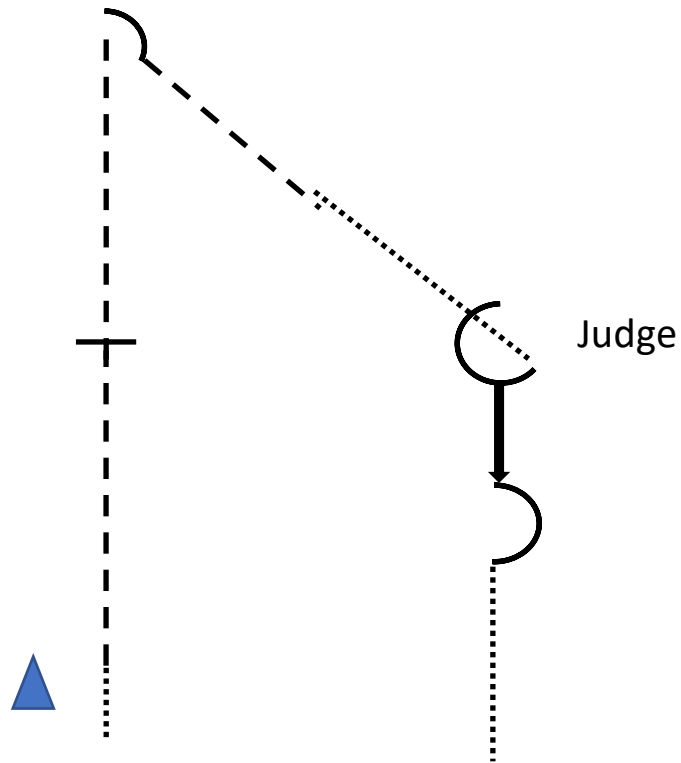

## Small Fry Walk/Trot Showmanship

1. Be ready at cone. Begin at walk and walk toward center of arena.
2. Corner right and trot toward the judge
3. Stop, Set up
4. Inspection
5. When dismissed, Perform a 270
6. Back 1 horse length
7. Perform a 180 and exit at a walk
8. Pattern is complete

Monday, June 6th

All Showmanship, (except Small Fry)

1. Be ready at cone. Begin at walk for 1 horse length, Trot until even with judge and stop and hesitate
2. Continue to trot a line equal to first line, stop
3. Perform approximately 135 degree turn
4. Trot halfway to judge, break to walk and continue to judge
5. Stop and perform a 225 degree turn
6. Setup
7. Inspection
8. When excused, back 2 horse lengths
9. Perform a 180 and walk to exit
10. Pattern is complete